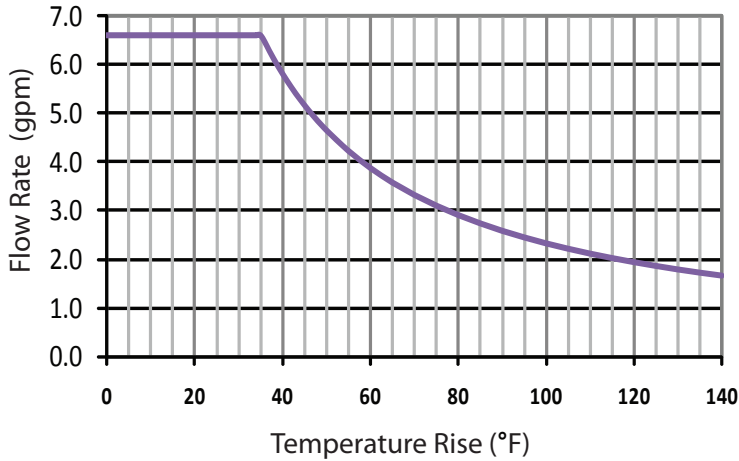

Flow Rate vs. Temperature Rise