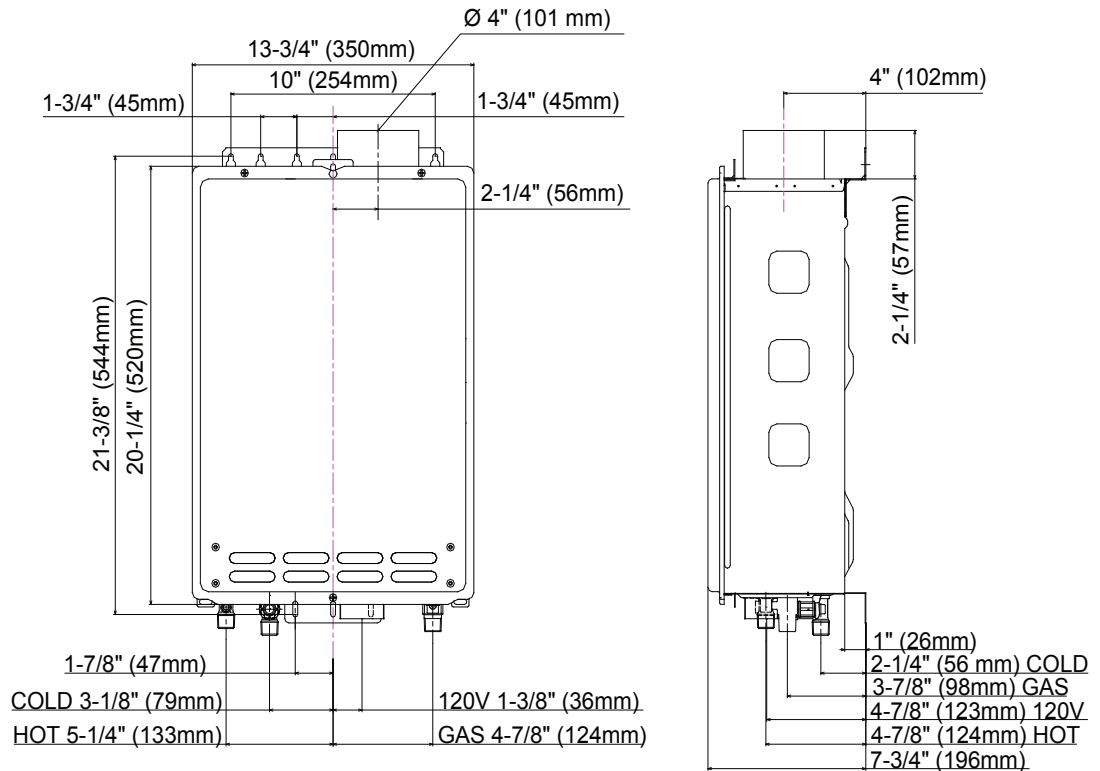

# T-KJr2-IN

Dimension	H20.3" x W13.8" x D6.7" Weight: 33 lbs
Hot/Cold/Gas Connection	3/4" NPT
Clearances	Top: 12" Bottom: 12" Front: 24" Back: 1" Sides: 2 "

## Features

- Fully modulating, gas fired, tankless water heater
- Indoor and Direc Vent installation only
- Safety Features:
  - Air-Fuel Ratio (AFR) sensor
  - Exhaust & Water Temperature safety Control
  - Overheat Cutoff Fuse
- Internal Freeze-Protection System
- Manual reset high limit switch
- Power cord included
- Temperature Remote Controller included (TK-RE02)

## Venting & Combustion

- Horizontal or Vertical Installation
- Power Vent
- Electric Ignition
- Flue 4" O.D.
  - Category III / IV Stainless Steel
- Intake 3" O.D.
  - ABS, PVC, Galvanized Steel, Corrugated Stainless Steel or Category III/IV Stainless Steel
- 50' Max Length, 5 elbows max (90° elbow = 5' equivalent length)