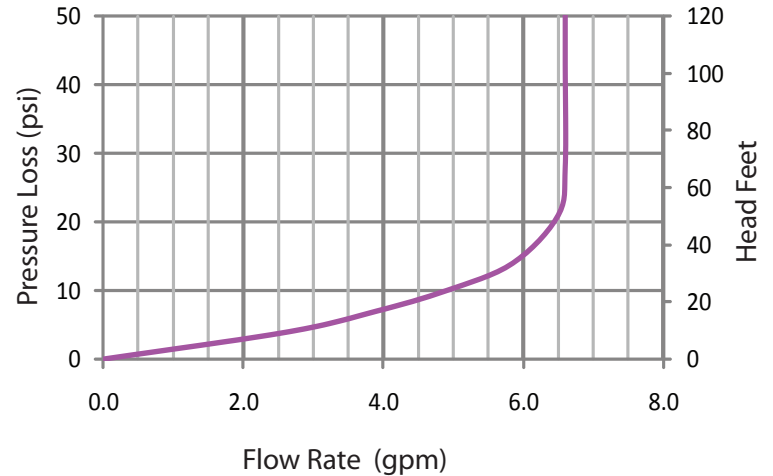

# T-KJr2-IN

**Flow Rate vs. Temperature Rise**

**Pressure Loss**

<b>Installation Type</b>	Indoor installation only (Direct-vent convertible)	
<b>Electric Consumption</b>	120 VAC ; Standby: 0.05 A, Operation: 0.61 A, Freeze-Protection: 0.93 A	
<b>Fuel</b>	NG	LP
<b>Gas Consumption Input</b>	Min 19,500 BTU/h	Min 19,500 BTU/h
	Max 140,000 BTU/h	Max 140,000 BTU/h
<b>Energy Factor</b>	0.82	0.83
<b>Inlet Gas Pressure</b>	Min 5.0" W.C.	Min 8.0" W.C.
	Max 10.5" W.C.	Max 14.0" W.C.
<b>Flow Rate</b>	Max 6.6 GPM	
<b>Water Pressure</b>	15-150 psi	Pressure Only Relief Valve Required (Min 200,000 BTUs. 150 psi) 40 psi or above recommended for maximum Flow
<b>Temperature Settings</b>	Without Remote (Dipswitch Setting)	113°F, 122°F (Default), 131°F, and 140°F
	With TM-RE02 Temperature Remote Controller : 99°F to 167°F, 122°F Default factory Setting	99°F, 100°F, 102°F, 104°F, 106°F, 108°F, 109°F, 111°F, 113°F, 115°F, 117°F, 122°F (Default), 131°F, 140°F, 158°F, and 167°F